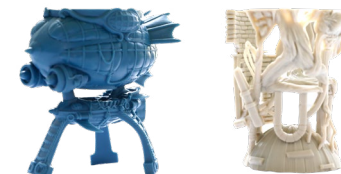

MINIATURES

The EXILED
Gifted Rebels

Cloudspire
Chip Theory Games